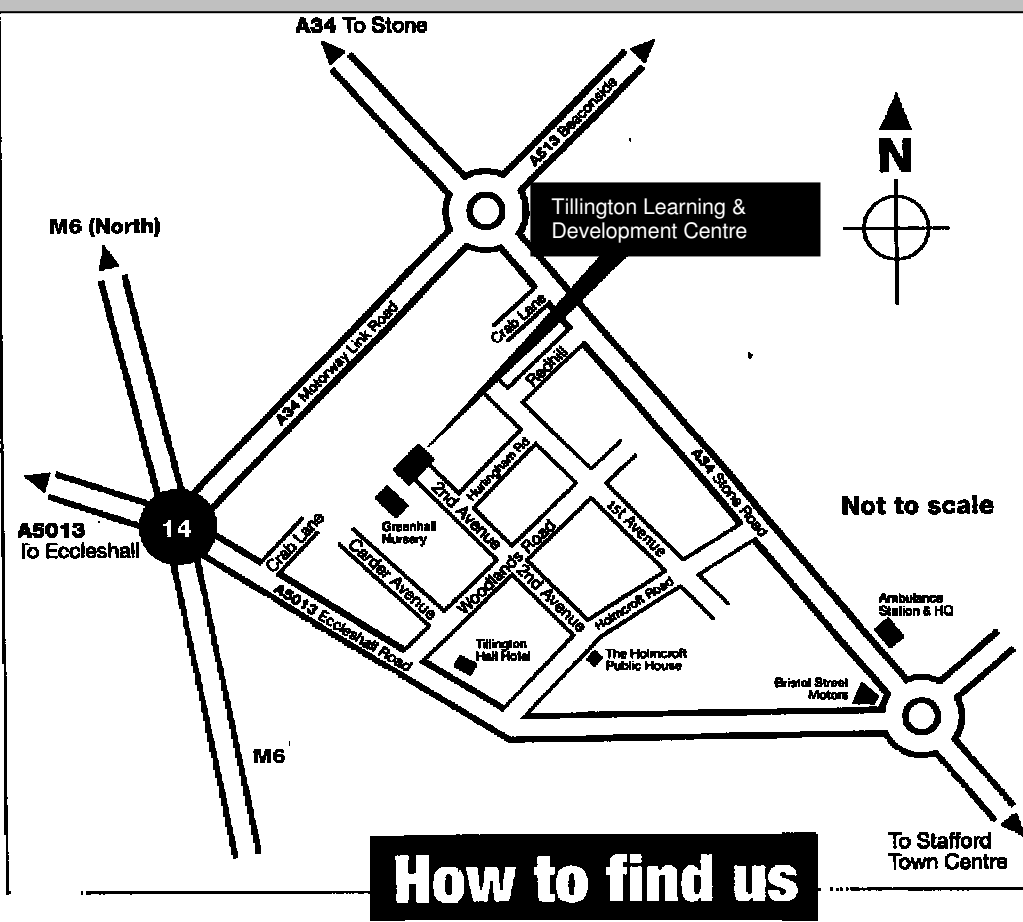

From 01 July 2007 the Tillington Learning & Development Centre comply with the smoking regulations. There will be a designated uncovered smoking area at the back of the building for this use and smoking will not be permitted in the enclosed area outside the dining room.