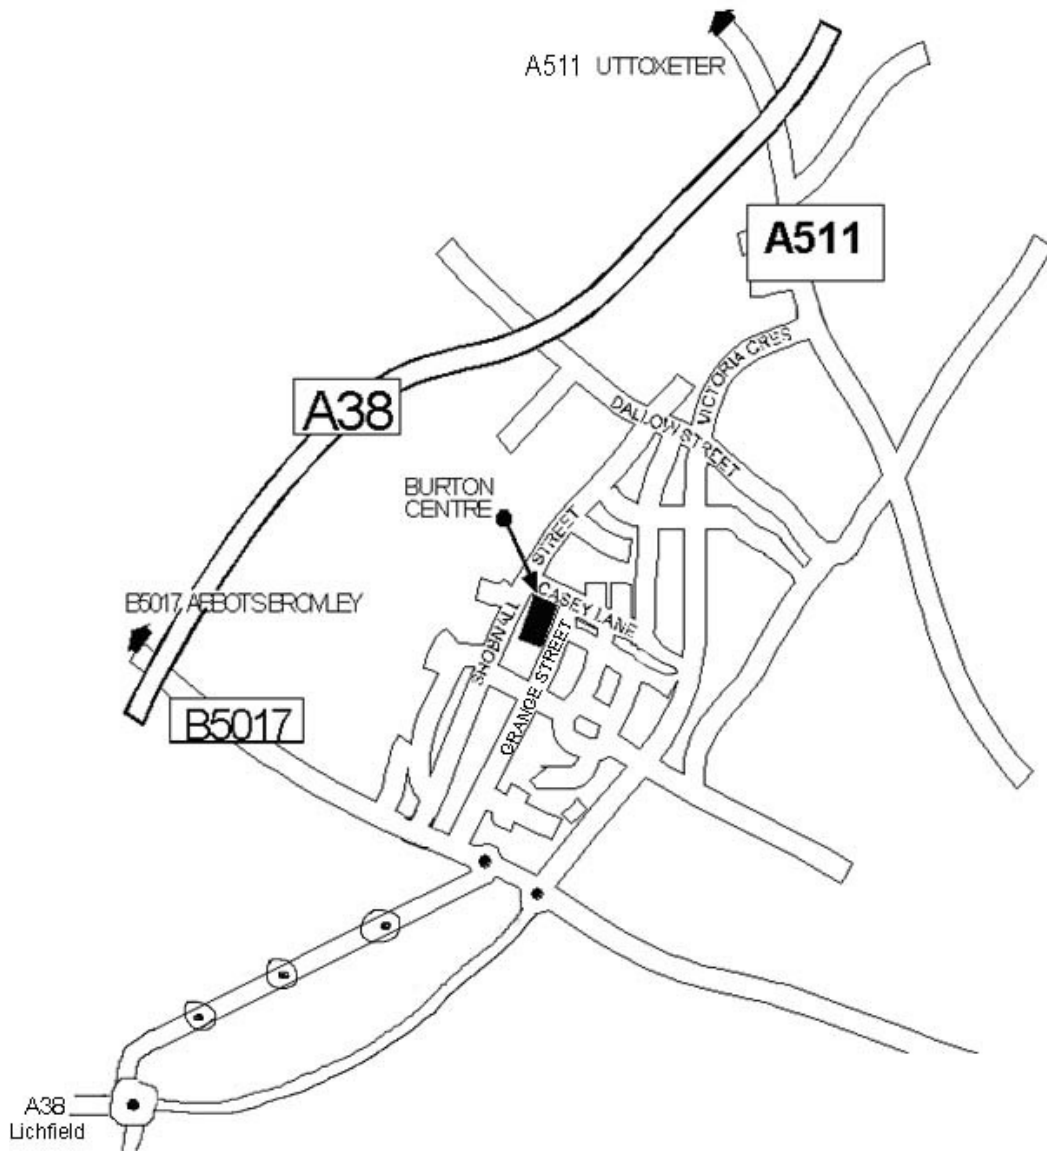

## Directions:

The centre is located approximately half a mile from Burton town centre.

**From Uttoxeter**, follow the A 511 towards Burton. Shortly after passing under the A38, turn right into Victoria Crescent. At the traffic lights, turn right into Dallow Street, then take the second left into Shobnall Street. Take the third left into Casey Lane. The entrance to the centre is on your right.

**From Abbots Bromley**, follow the B5017 (Shobnall Road) towards Burton. Shortly after passing under the A38, turn left into Shobnall Street. Turn right at the "Prince Arthur" public house into Casey Lane. The entrance to the centre is on your right.

**N.B. Please note – The entrance to the centre is on Casey Lane.**